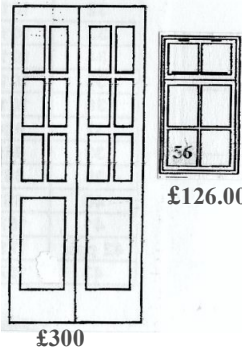

9' x 6' - £1930.00 10' x 6' - £2052.00
10' x 8' - £2295.00 10' x 10' - £2553.00
12' x 8' - £2810.00 12' x 10' - £3065.00
14' x 10' - £3344.00 16' x 10' - £3621.00

5 Sided Summerhouse

7' x 7' - £1765.00 8' x 8' - £2224.00
9' x 9' - £2522.00 10' x 10' - £2802.00

10' x 8' - £2790.00 10' x 10' - £3100.00
12' x 8' - £3100.00 12' x 10' - £3410.00
14' x 10' - £3720.00 16' x 10' - £4030.00

Wood is a natural product and is therefore prone to changes in appearance, including some warping, movement and splitting, particularly during unusual climatic conditions (long hot or wet spells of weather).