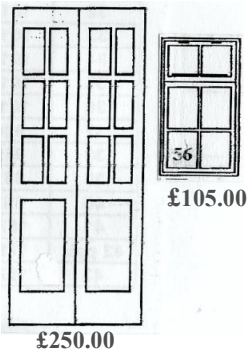

9' x 6' - £1350.00 10' x 6' - £1436.00
10' x 8' - £1606.00 10' x 10' - £1786.00
12' x 8' - £1966.00 12' x 10' - £2144.00
14' x 10' - £2339.00 16' x 10' - £2533.00

5 Sided Summerhouse

7' x 7' - £1235.00 8' x 8' - £1556.00
9' x 9' - £1764.00 10' x 10' - £1960.00

10' x 8' - £1952.00 10' x 10' - £2169.00
12' x 8' - £2169.00 12' x 10' - £2385.00
14' x 10' - £2602.00 16' x 10' - £2819.00

Wood is a natural product and is therefore prone to changes in appearance, including some warping, movement and splitting, particularly during unusual climatic conditions (long hot or wet spells of weather).
As a natural occurrence this is not covered by a guarantee.